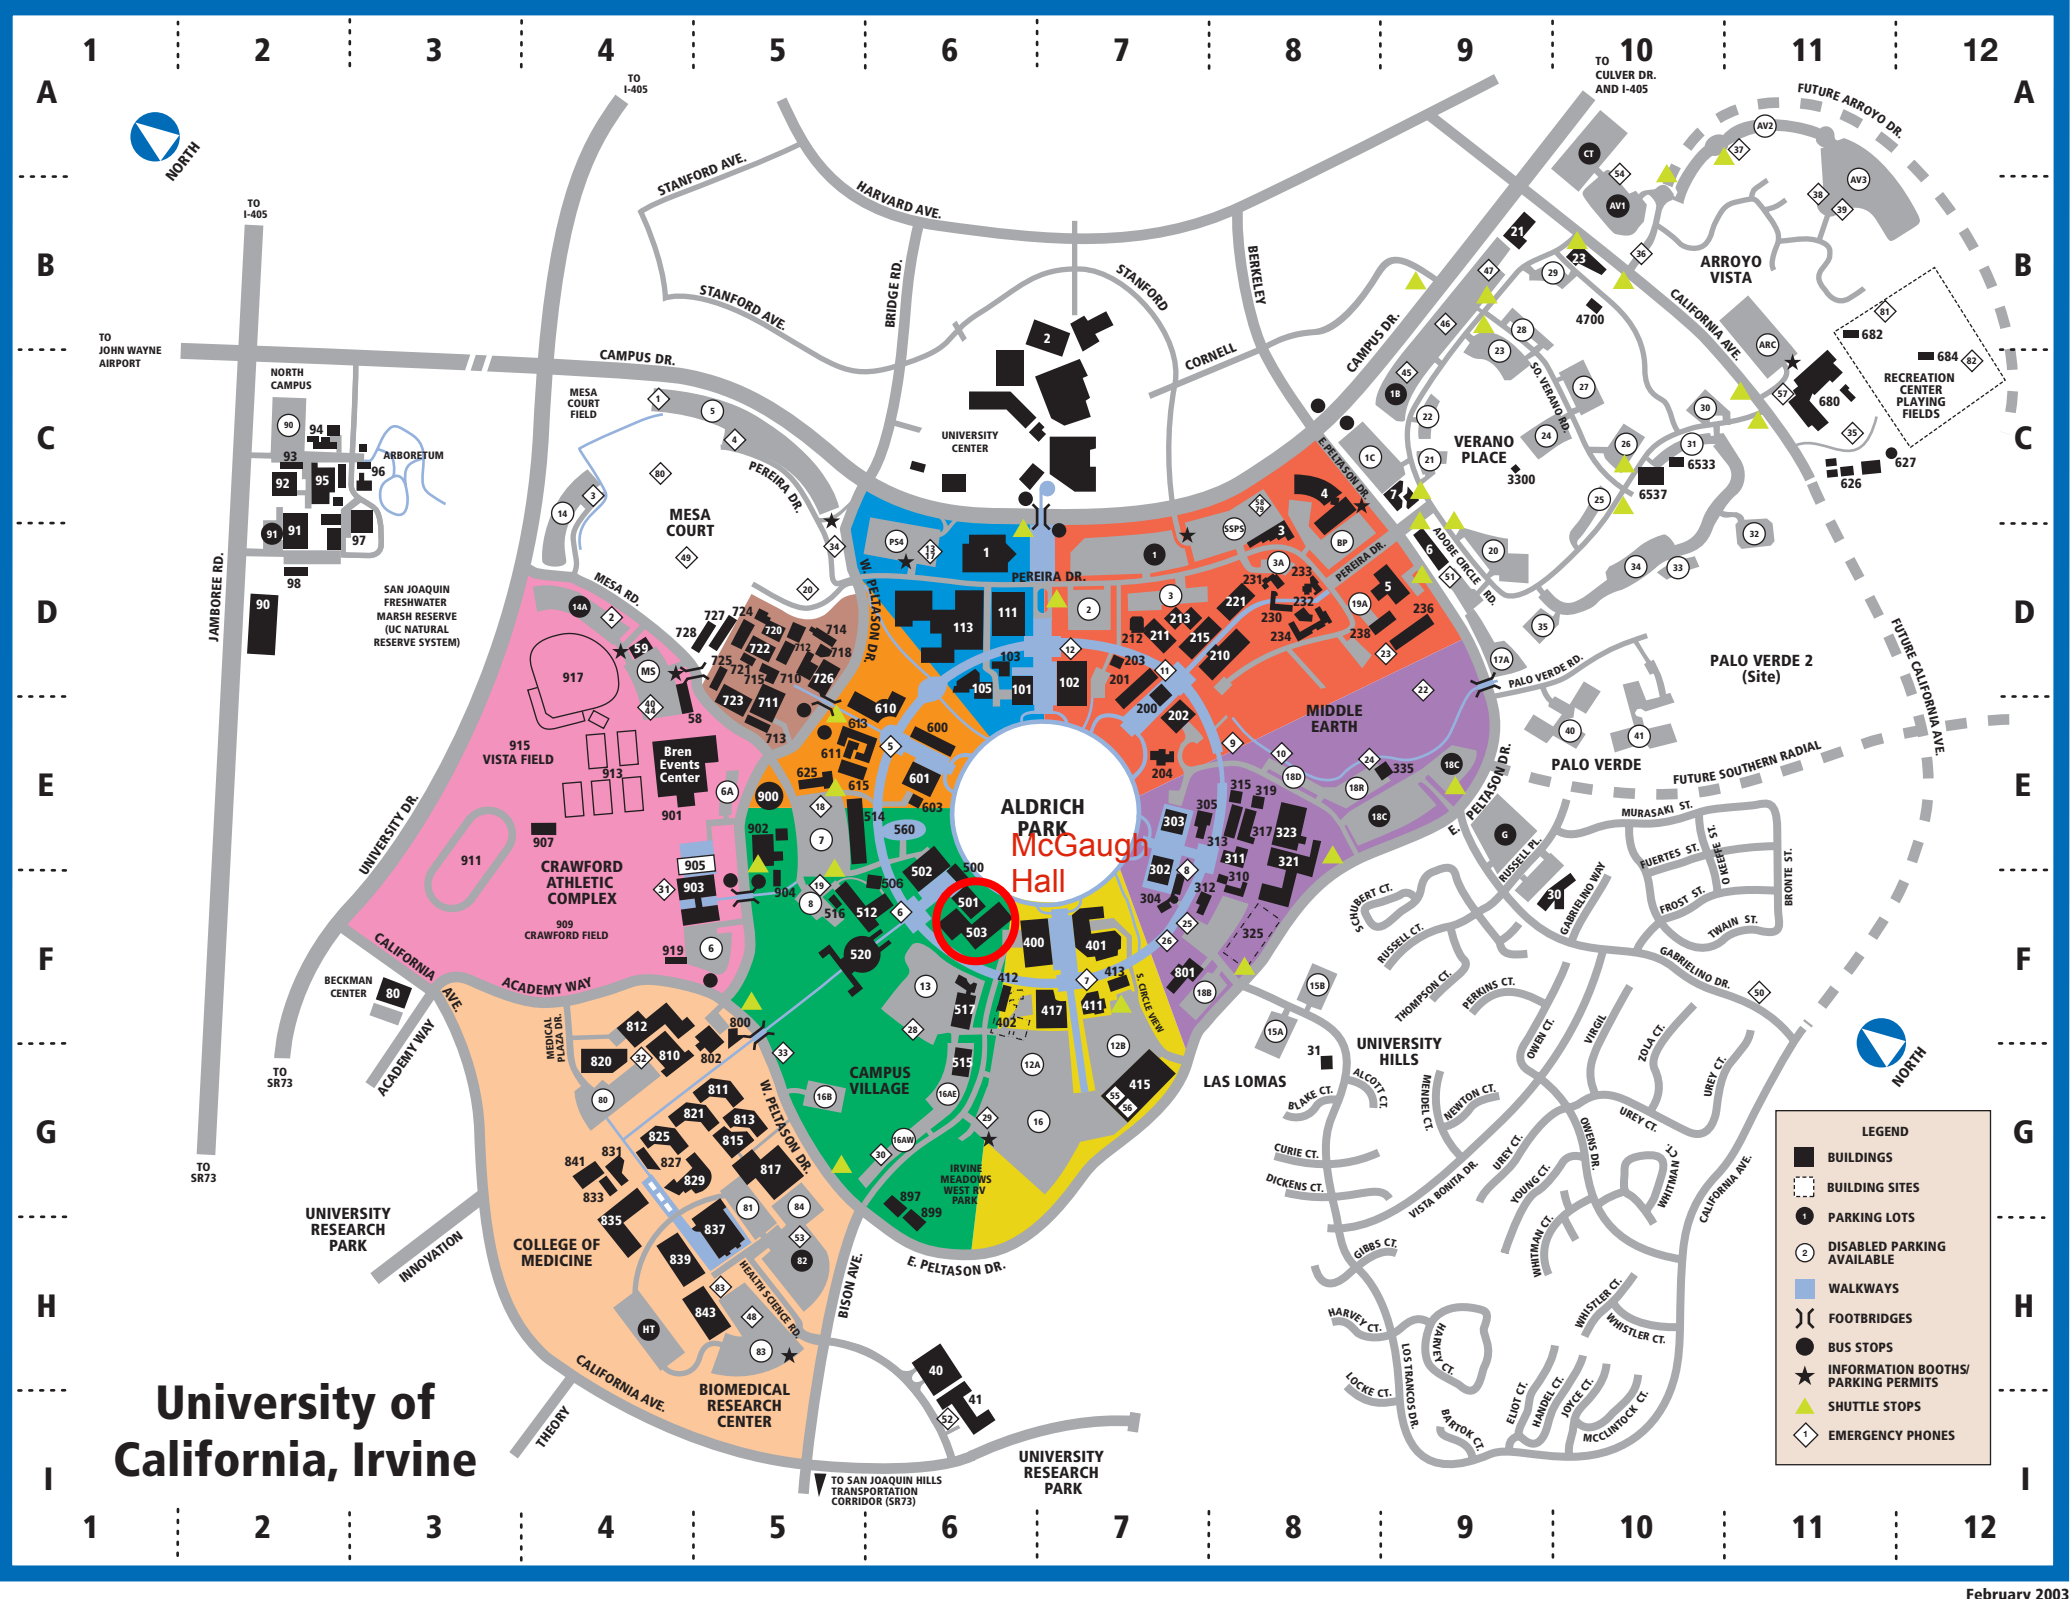

University of California, Irvine

ALDRICH PARK
McGough Hall

LEGEND	
	BUILDINGS
	BUILDING SITES
	PARKING LOTS
	DISABLED PARKING AVAILABLE
	WALKWAYS
	FOOTBRIDGES
	BUS STOPS
	INFORMATION BOOTHS/ PARKING PERMITS
	SHUTTLE STOPS
	EMERGENCY PHONES